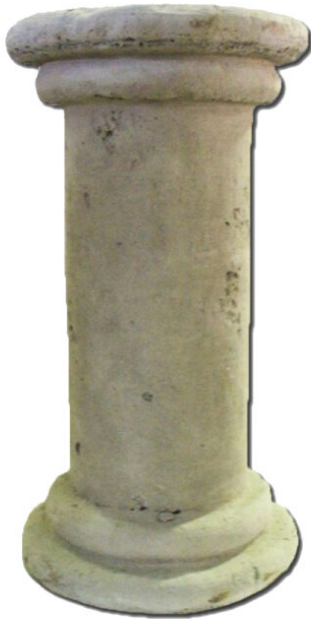

ELEGANT EARTH

ESTABLISHED 1988

LARGE COLUMN

SKU: PD095

Dimensions: 15 × 15 × 28 in

Categories: [Pedestals](#), [Pedestals & Plinths](#)

Finish Option Moss, Rottenstone, French Wax,
Lichen, Plaster White, French Grey,
Blanc, Gris

Notes

ELEGANT EARTH

ESTABLISHED 1988

Variations

Image	SKU	Finish Option
	PD095L	Lichen
	PD095R	Rottenstone
	PD095M	Moss
	PD095PW	Plaster White
	PD095G	Gris
	PD095B	Blanc
	PD095FW	French Wax
	PD095FG	French Grey