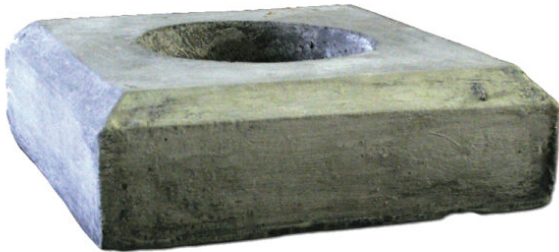

ELEGANT EARTH

ESTABLISHED 1988

CRESTLINE PLINTH

SKU: PD200

Dimensions: 12 × 12 × 4 in

Categories: Pedestals & Plinths, Plinths

Finish Option Moss, Rottenstone, French Wax,
Lichen, Plaster White, French Grey,
Blanc, Gris, Antique Crème,
Hydrangea Blue

Notes

ELEGANT EARTH

ESTABLISHED 1988

Variations

Image	SKU	Finish Option
	PD200L	Lichen
	PD200M	Moss
	PD200PW	Plaster White
	PD200FW	French Wax
	PD200R	Rottenstone
	PD200FG	French Grey
	PD200HB	Hydrangea Blue
	PD200AW	Antique White