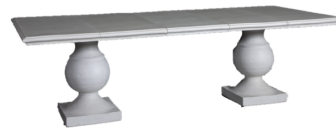

Image 2

Notes